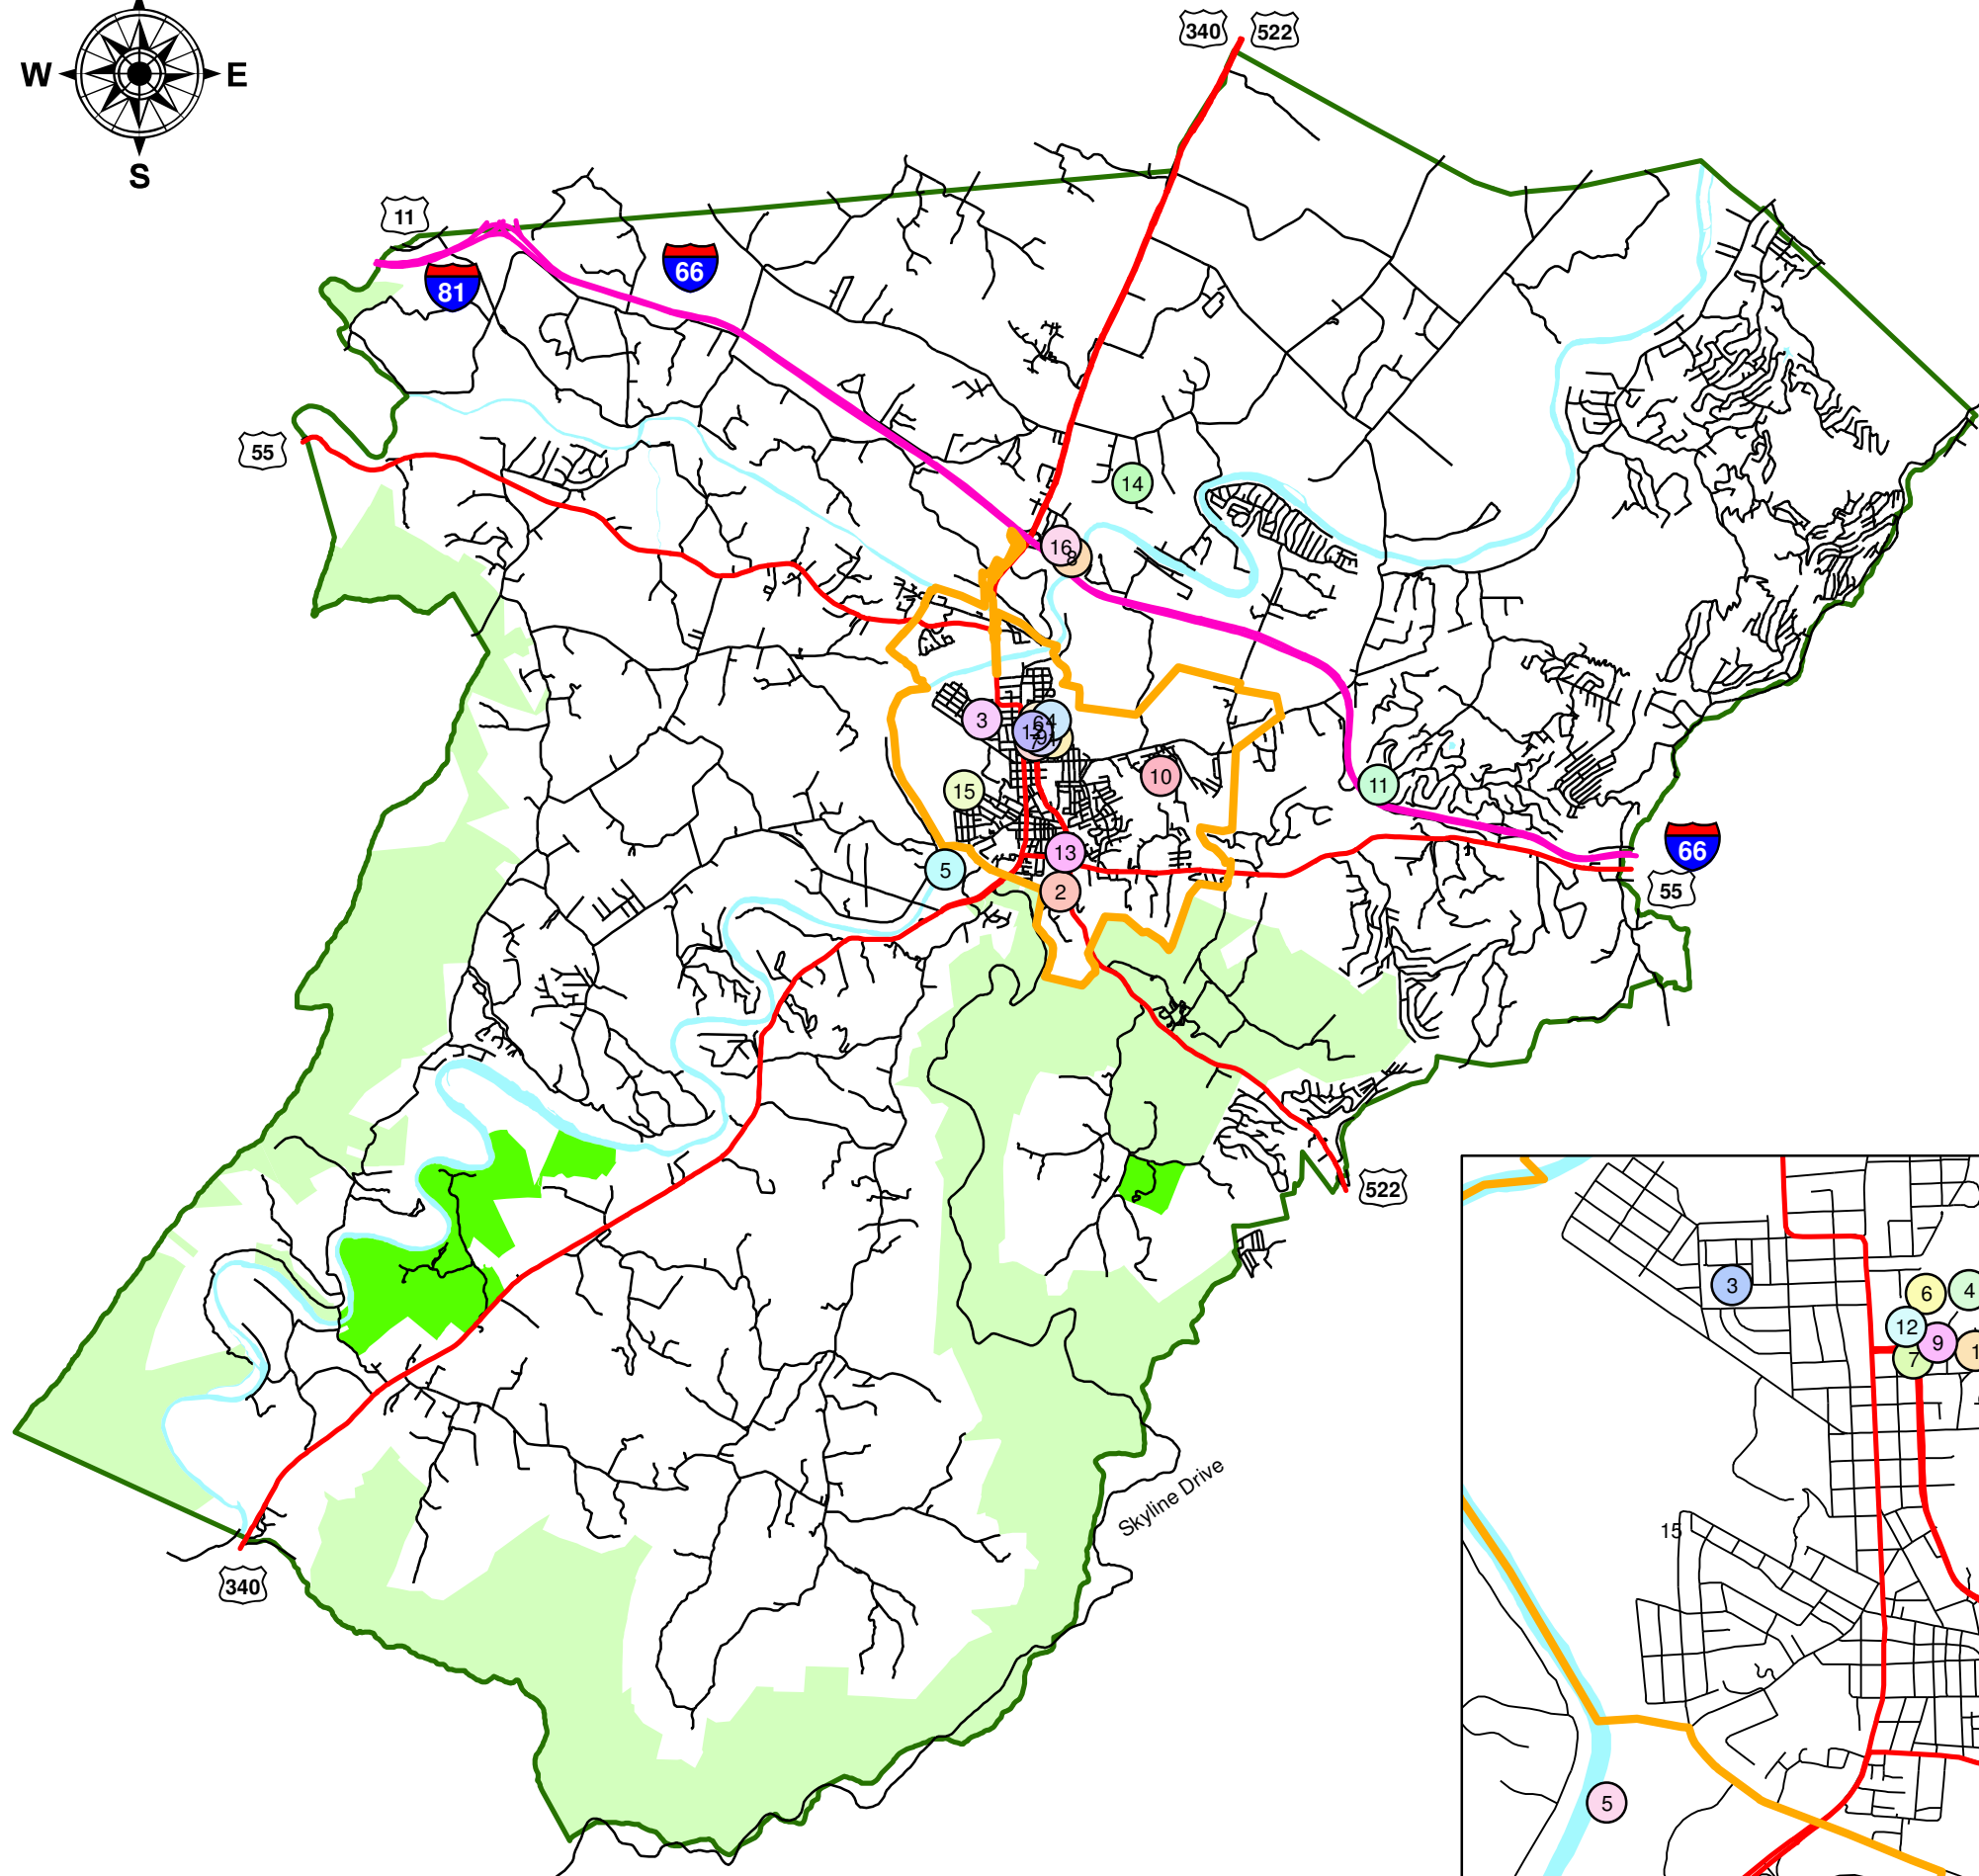

Warren County, Virginia

Map 5.1: Parks and Recreation Facilities

Legend

- | | | | |
|--|-----------------------------------|--|----------------------------------|
| | 1. Bing Crosby Stadium | | 9. Gertrude Miller Park |
| | 2. Burrell Brooks Park | | 10. Leach Run Park |
| | 3. Chimney Fields | | 11. Linden Park |
| | 4. Claude A Stokes - Pool | | 12. Lions Park |
| | 5. Eastham Park, Trail & Dog Park | | 13. Ms Florence Smith Playground |
| | 6. Fantasy Land Playground | | 14. Rockland Park |
| | 7. Freewheeling Way | | 15. Skate Park/Soccerplex |
| | 8. Front Royal Golf Club | | 16. William E Carson Trail |
-
- | | | | |
|--|-------------|--|------------------|
| | Front Royal | | Warren County |
| | Interstates | | Federal Land |
| | Major Roads | | State Land |
| | Roads | | Shenandoah River |